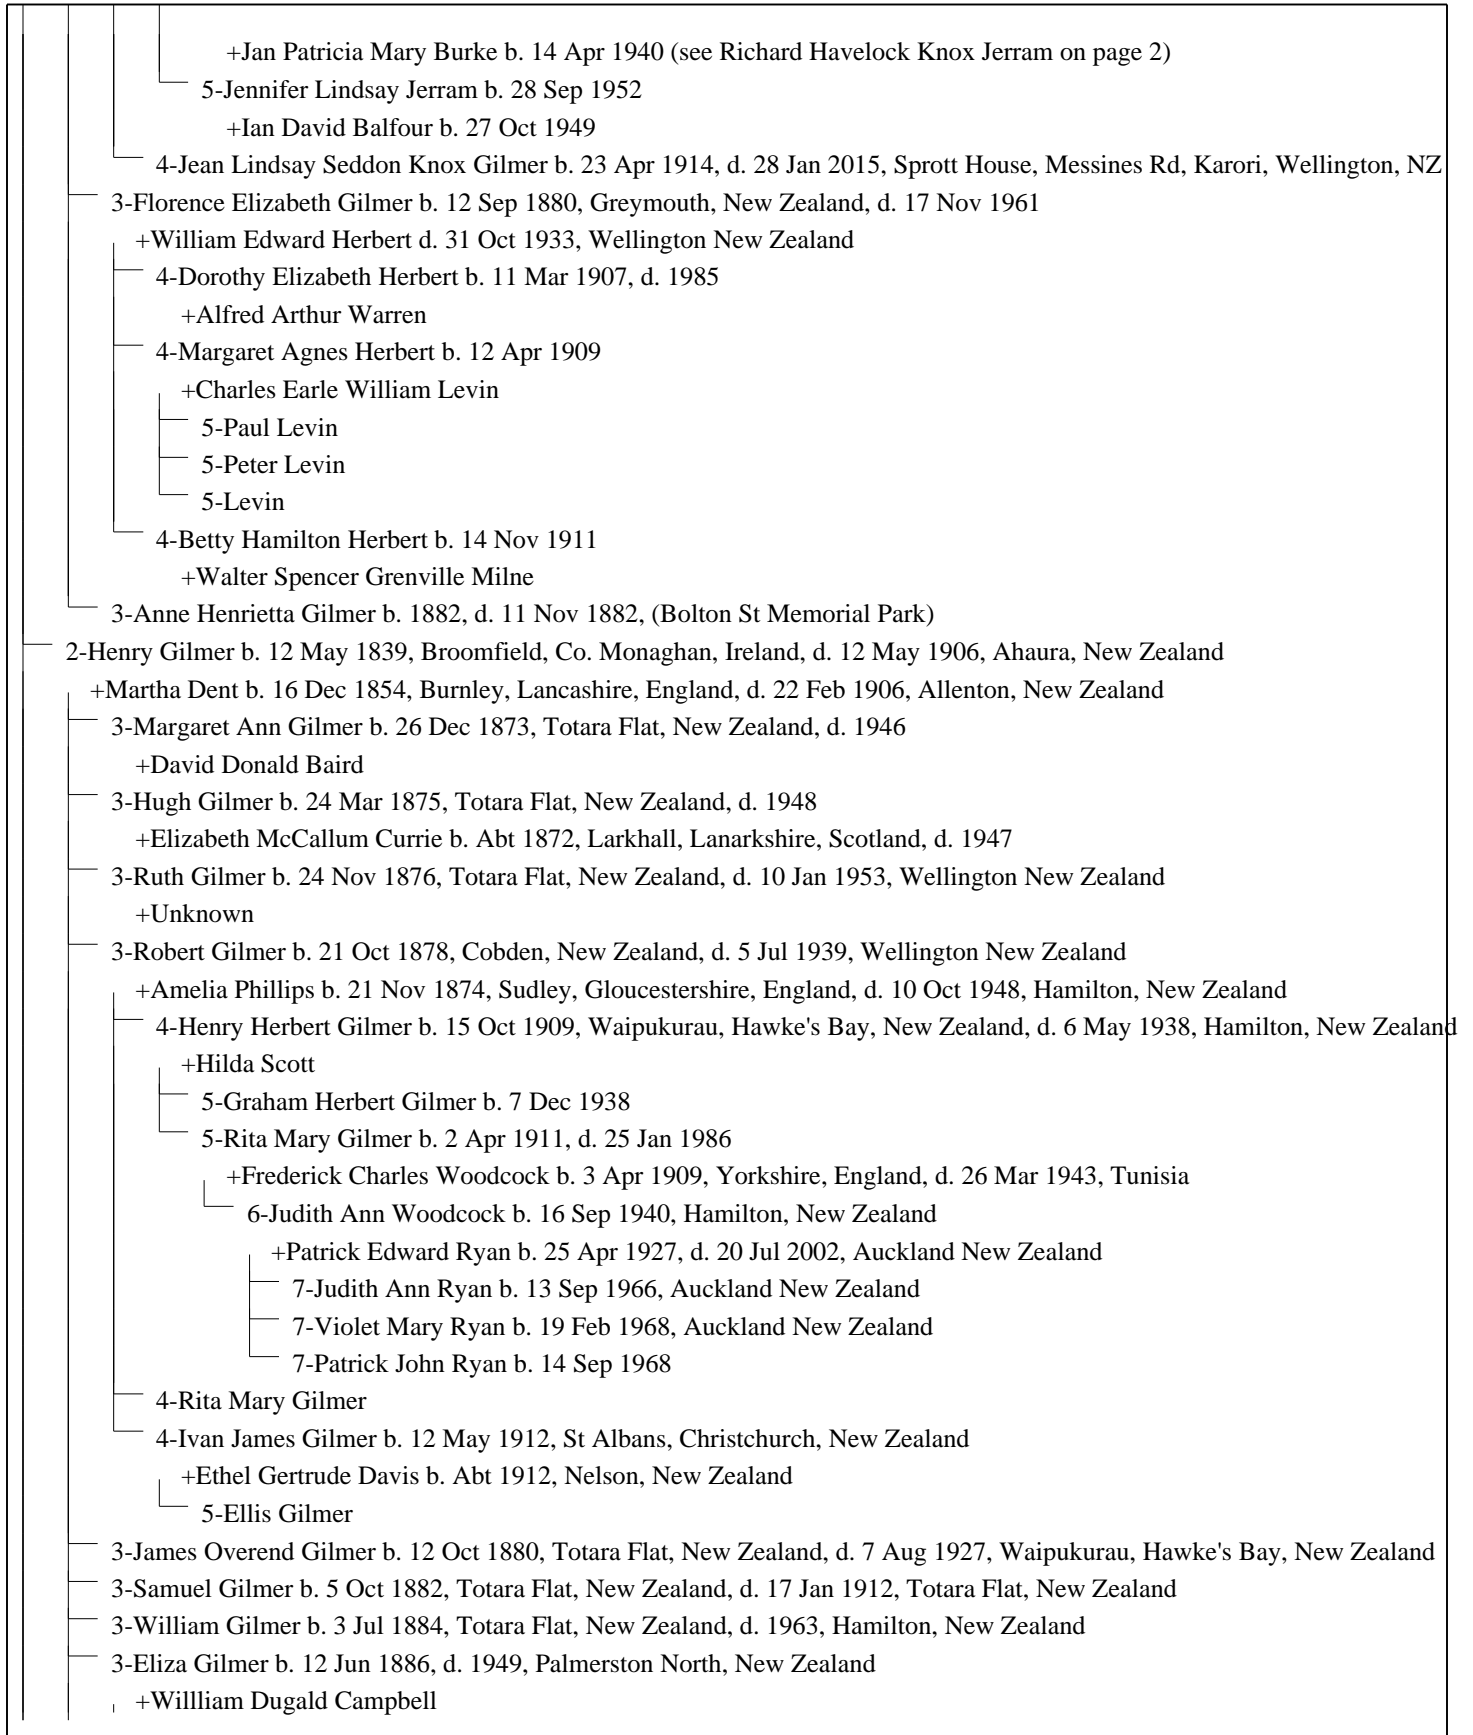

+Elizabeth Hamilton b. 25 Feb 1842, Annalittin, Co. Monaghan, Ireland, d. 31 Jan 1928, Wellington, New Zealand

3-Dorothea Gilmer b. 8 Jan 1873, Greymouth, New Zealand, d. 22 Jun 1927, Woollahra, NSW Cremated at Rookwood Crematorium, NSW

+Helen Kilpatrick Davidson b. 1875, Edinburgh, Scotland, d. 25 Apr 1934, Lowry Bay, Wellington, New Zealand

4-Hamilton John Herbert Gilmer b. 21 Apr 1900, Birkenhead, Cheshire, England, d. 22 Jul 1966, Wellington, New Zealand

4-Hugh Scobie Hamilton Gilmer b. MarQtr 1902, Birkenhead, Cheshire, England, d. 29 May 1965, Burnett Square, Hertford, Hertfordshire, England

+Rewa Mary Weston

5-Ayliffe Sally Gilmer b. 1932, Hertford, England

Hugh&MargaretDorothea Gilmer's Descendants Chart at 1 Feb 2015

Hugh&MargaretDorothea Gilmer's Descendants Chart at 1 Feb 2015

Hugh & Margaret Dorothea Gilmer's Descendants Chart at 1 Feb 2015

Hugh&MargaretDorothea Gilmer's Descendants Chart at 1 Feb 2015